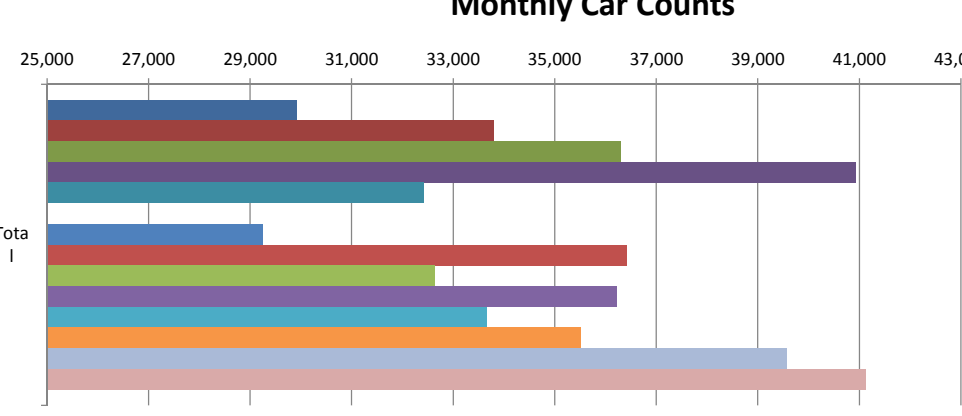

Sum of Week Count

Monthly Car Count, By Hour

Month

Hour

- August
- September
- October
- November
- December
- January
- February
- March
- April
- May
- June
- July
- August17
- September17

Average of Week Avg

Average Speed, by Hour (starting at Midnight)

Month

Hour

- August
- September
- October
- November
- December
- January
- February
- March
- April
- May
- June
- July
- August17
- September17

Sum of Week Count

Monthly Car Counts

Month

Total

- August
- September
- October
- November
- December
- January
- February
- March
- April
- May
- June
- July
- August17
- September17

Totals by Speed

Sum of Over?

Count of Speeders (>=35mph), by Hour

Month

Hour

- August
- September
- October
- November
- December
- February
- March
- April
- May
- June
- July
- August17
- September17

Monthly Car Count - Yearly Comparison