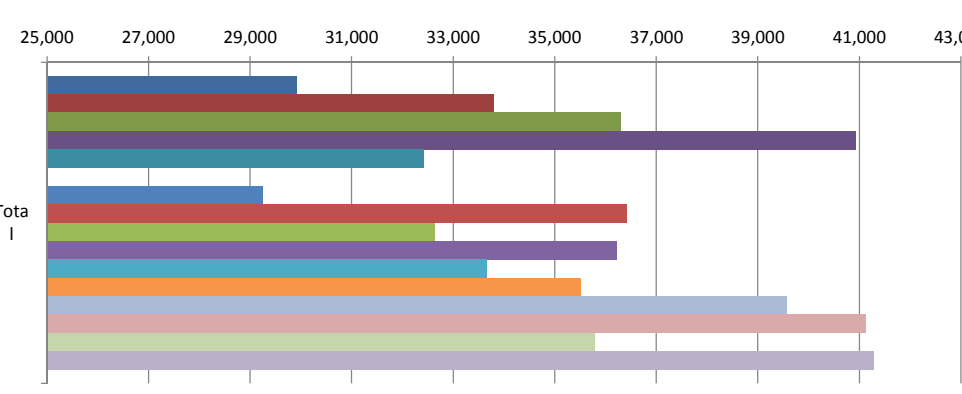

Average Speed, by Hour (starting at Midnight)

- Month
- October
- November
- December
- January
- February
- March
- April
- May
- June
- July
- August17
- September17
- October17
- November17

Hour

Sum of Week Count

Monthly Car Counts

- Month
- August
- September
- October
- November
- December
- January
- February
- March
- April
- May
- June
- July
- August17
- September17
- October17
- November17

Sum of Over?

Count of Speeders (>=35mph), by Hour