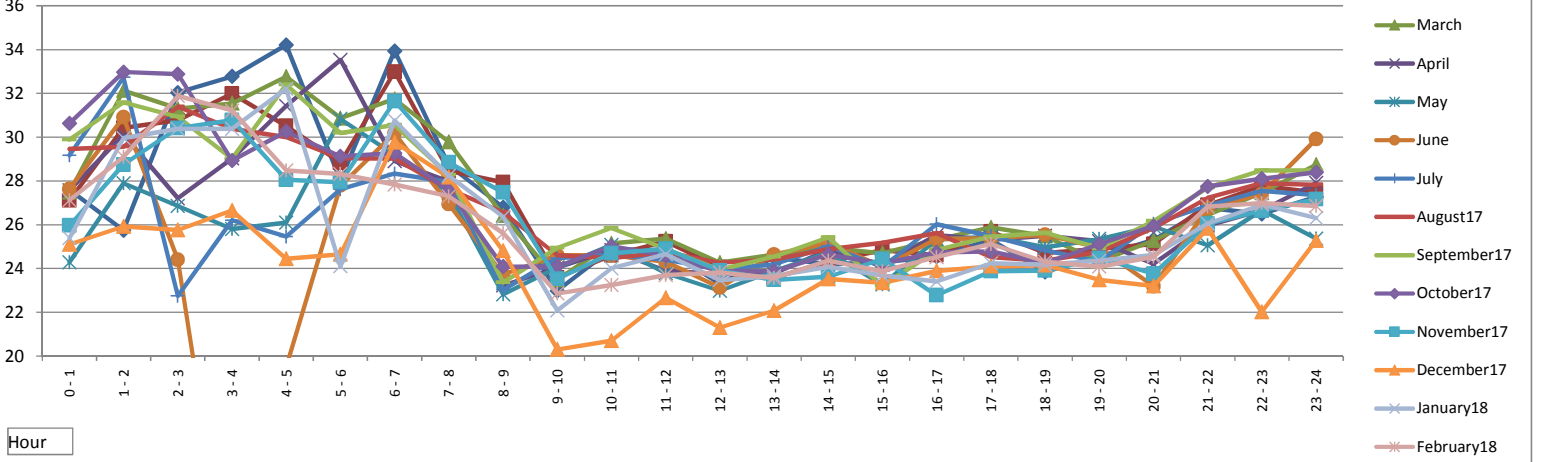

Sum of Week Count

### Monthly Car Count, By Hour

Average of Week Avg

### Average Speed, by Hour (starting at Midnight)

Sum of Week Count

### Monthly Car Counts