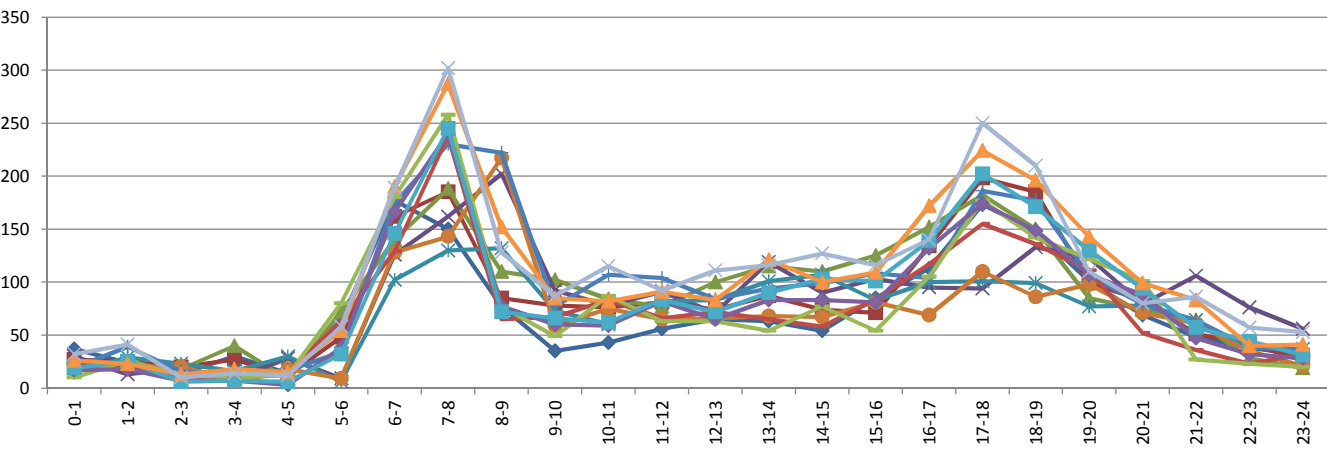

Average Speed, by Hour (starting at Midnight)

Month

Hour

- August
- September
- October
- November
- December
- January
- February
- March
- April
- May
- June
- July
- August17
- September17

Sum of Week Count

Monthly Car Counts

Month

Total

- August
- September
- October
- November
- December
- January
- February
- March
- April
- May
- June
- July
- August17
- September17

Totals by Speed

Sum of Over?

Count of Speeders (>=35mph), by Hour

Month

Hour

- August
- September
- October
- November
- December
- February
- March
- April
- May
- June
- July
- August17
- September17

Monthly Car Count - Yearly Comparison