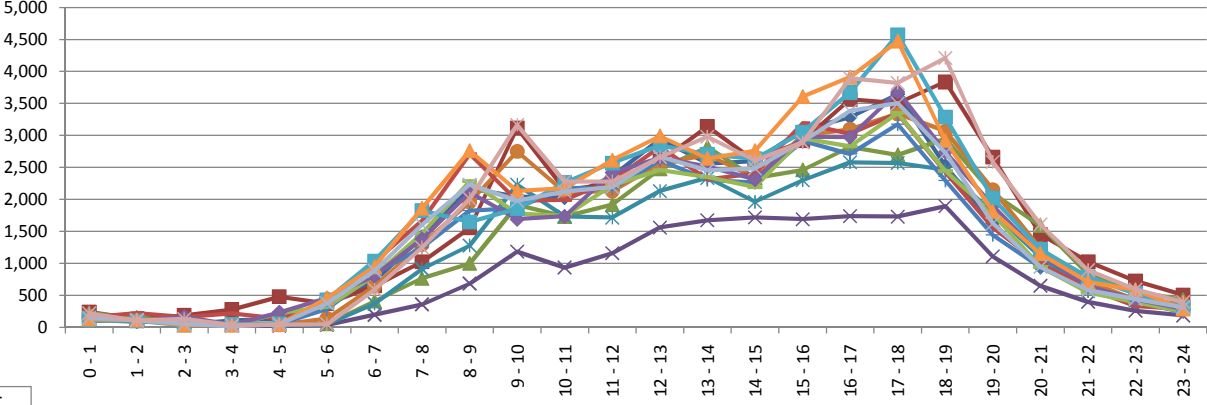

Sum of Week Count

Monthly Car Count, By Hour

- Month
- October
- November
- December
- January
- February
- March
- April
- May
- June
- July
- August17
- September17
- October17
- November17

Hour

Average of Week Avg

Average Speed, by Hour (starting at Midnight)

- Month
- October
- November
- December
- January
- February
- March
- April
- May
- June
- July
- August17
- September17
- October17
- November17

Hour

Sum of Week Count

Monthly Car Counts

- Month
- August
- September
- October
- November
- December
- January
- February
- March
- April
- May
- June
- July
- August17
- September17
- October17
- November17

Sum of Over?

Count of Speeders (>=35mph), by Hour