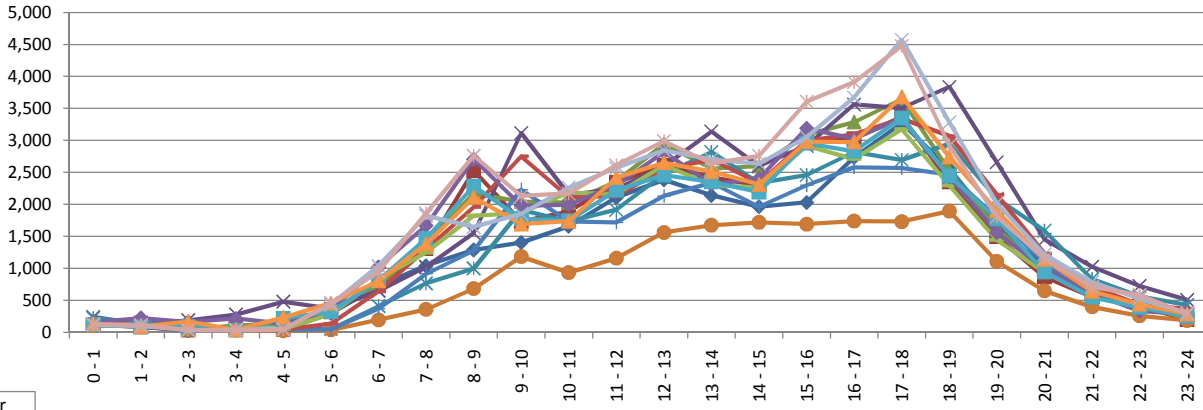

Sum of Week Count

Monthly Car Count, By Hour

Month

Hour

- August
- September
- October
- November
- December
- January
- February
- March
- April
- May
- June
- July
- August17
- September17

Average of Week Avg

Average Speed, by Hour (starting at Midnight)

Month

Hour

- August
- September
- October
- November
- December
- January
- February
- March
- April
- May
- June
- July
- August17
- September17

Sum of Week Count

Monthly Car Counts

Month

Total

- August
- September
- October
- November
- December
- January
- February
- March
- April
- May
- June
- July
- August17
- September17

Totals by Speed

Sum of Over?

Count of Speeders (>=35mph), by Hour