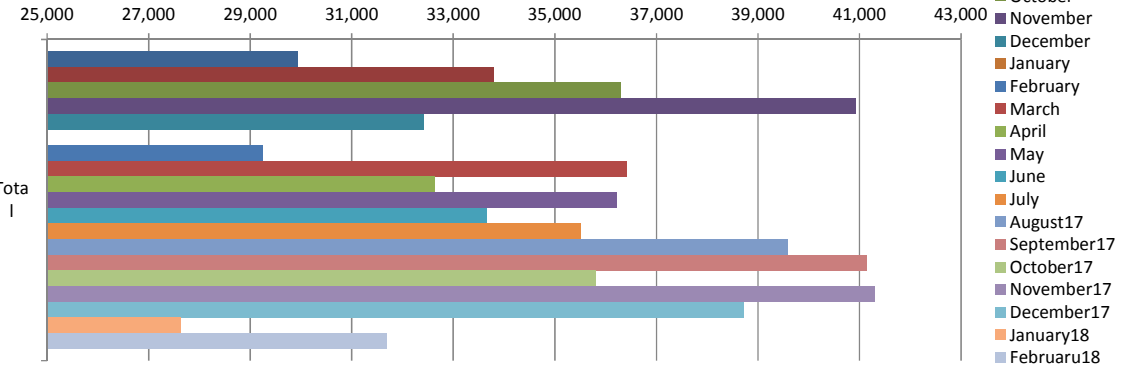

### Monthly Car Count, By Hour

Average of Week Avg

### Average Speed, by Hour (starting at Midnight)

Sum of Week Count

### Monthly Car Counts