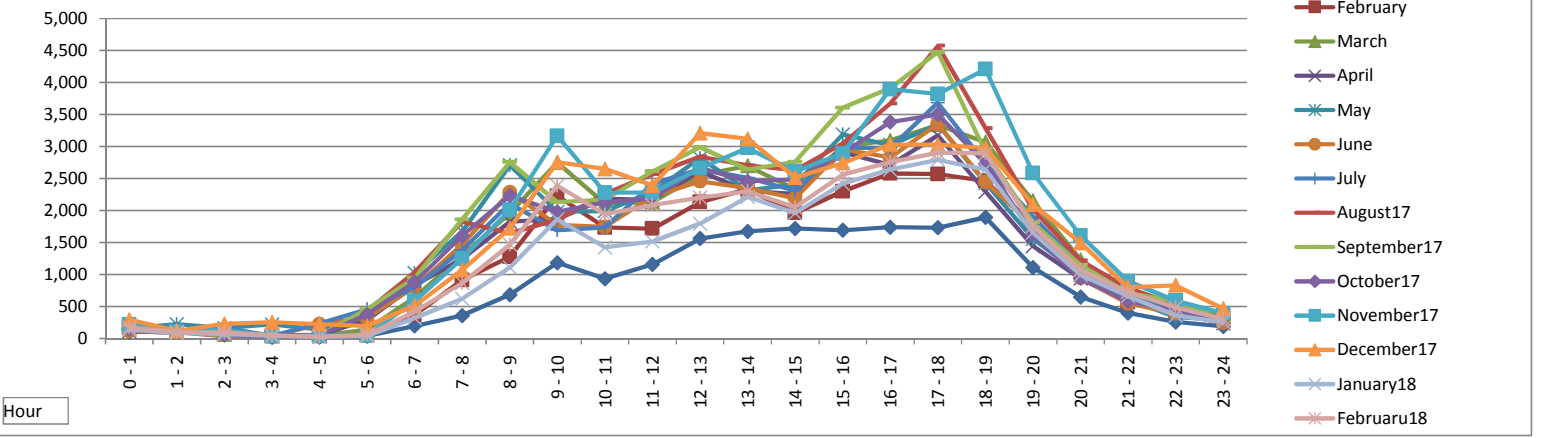

Sum of Week Count

### Monthly Car Count, By Hour

Average of Week Avg

### Average Speed, by Hour (starting at Midnight)

Sum of Week Count

### Monthly Car Counts