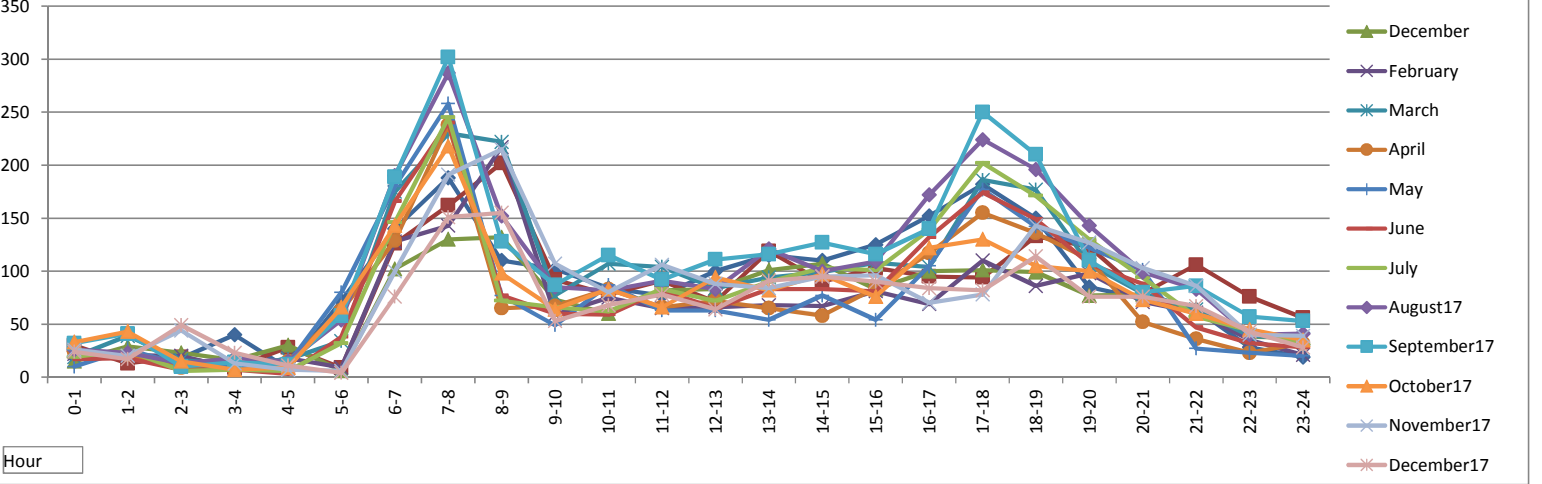

Count of Speeders (>=35mph), by Hour