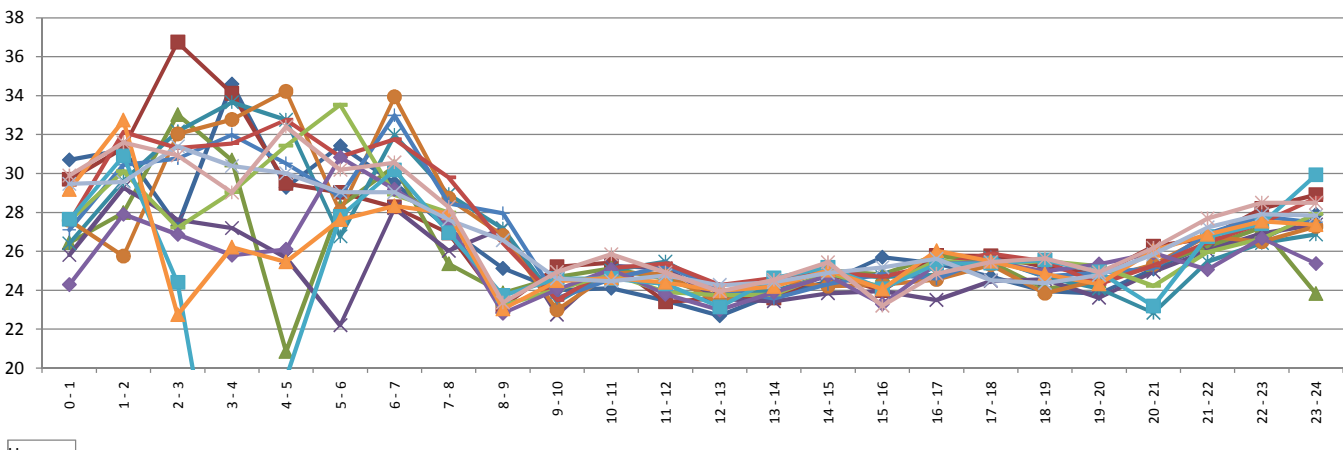

Sum of Week Count

Monthly Car Count, By Hour

Month

Hour

- August
- September
- October
- November
- December
- January
- February
- March
- April
- May
- June
- July
- August17
- September17

Average of Week Avg

Average Speed, by Hour (starting at Midnight)

Month

Hour

- August
- September
- October
- November
- December
- January
- February
- March
- April
- May
- June
- July
- August17
- September17

Sum of Week Count

Monthly Car Counts

Month

Total

- August
- September
- October
- November
- December
- January
- February
- March
- April
- May
- June
- July
- August17
- September17

Totals by Speed

Sum of Over?

Count of Speeders (>=35mph), by Hour