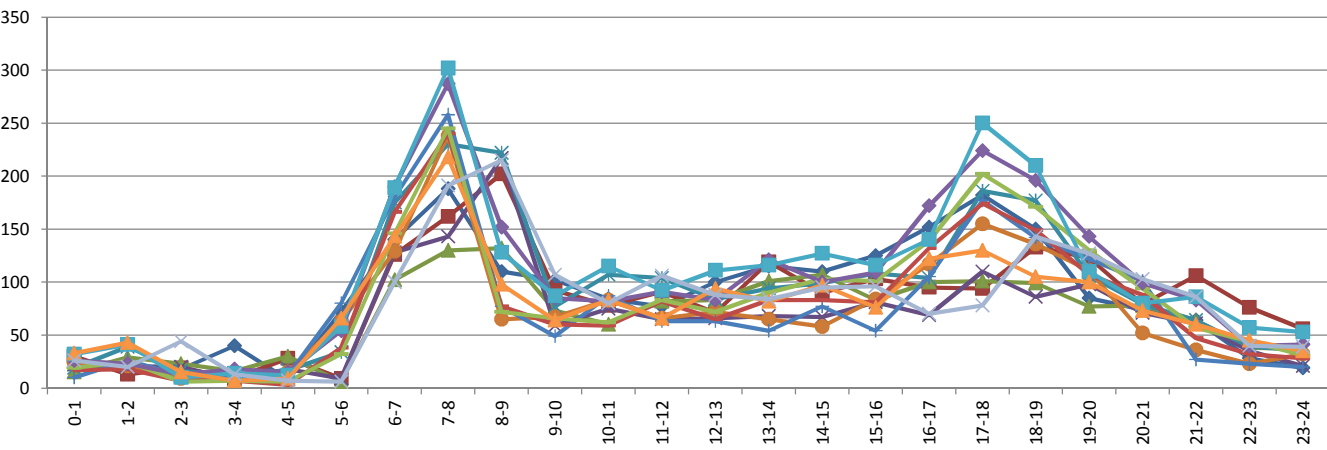

Average Speed, by Hour (starting at Midnight)

- Month
- October
- November
- December
- January
- February
- March
- April
- May
- June
- July
- August17
- September17
- October17
- November17

Hour

Sum of Week Count

Monthly Car Counts

- Month
- August
- September
- October
- November
- December
- January
- February
- March
- April
- May
- June
- July
- August17
- September17
- October17
- November17

Sum of Over?

Count of Speeders (>=35mph), by Hour

- Month
- October
- November
- December
- February
- March
- April
- May
- June
- July
- August17
- September17
- October17
- November17

Hour

Totals by Speed

Monthly Car Count - Yearly Comparison