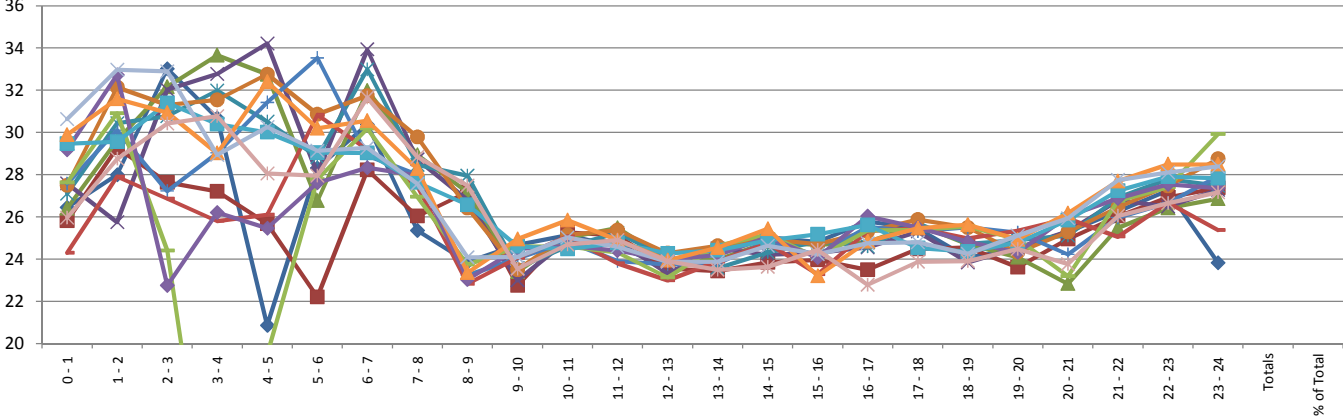

Sum of Week Count

Monthly Car Count, By Hour

- Month
- October
- November
- December
- January
- February
- March
- April
- May
- June
- July
- August17
- September17
- October17
- November17

Hour

Average of Week Avg

Average Speed, by Hour (starting at Midnight)

- Month
- October
- November
- December
- January
- February
- March
- April
- May
- June
- July
- August17
- September17
- October17
- November17

Hour

Sum of Week Count

Monthly Car Counts

- Month
- August
- September
- October
- November
- December
- January
- February
- March
- April
- May
- June
- July
- August17
- September17
- October17
- November17

Sum of Over?

Count of Speeders (>=35mph), by Hour